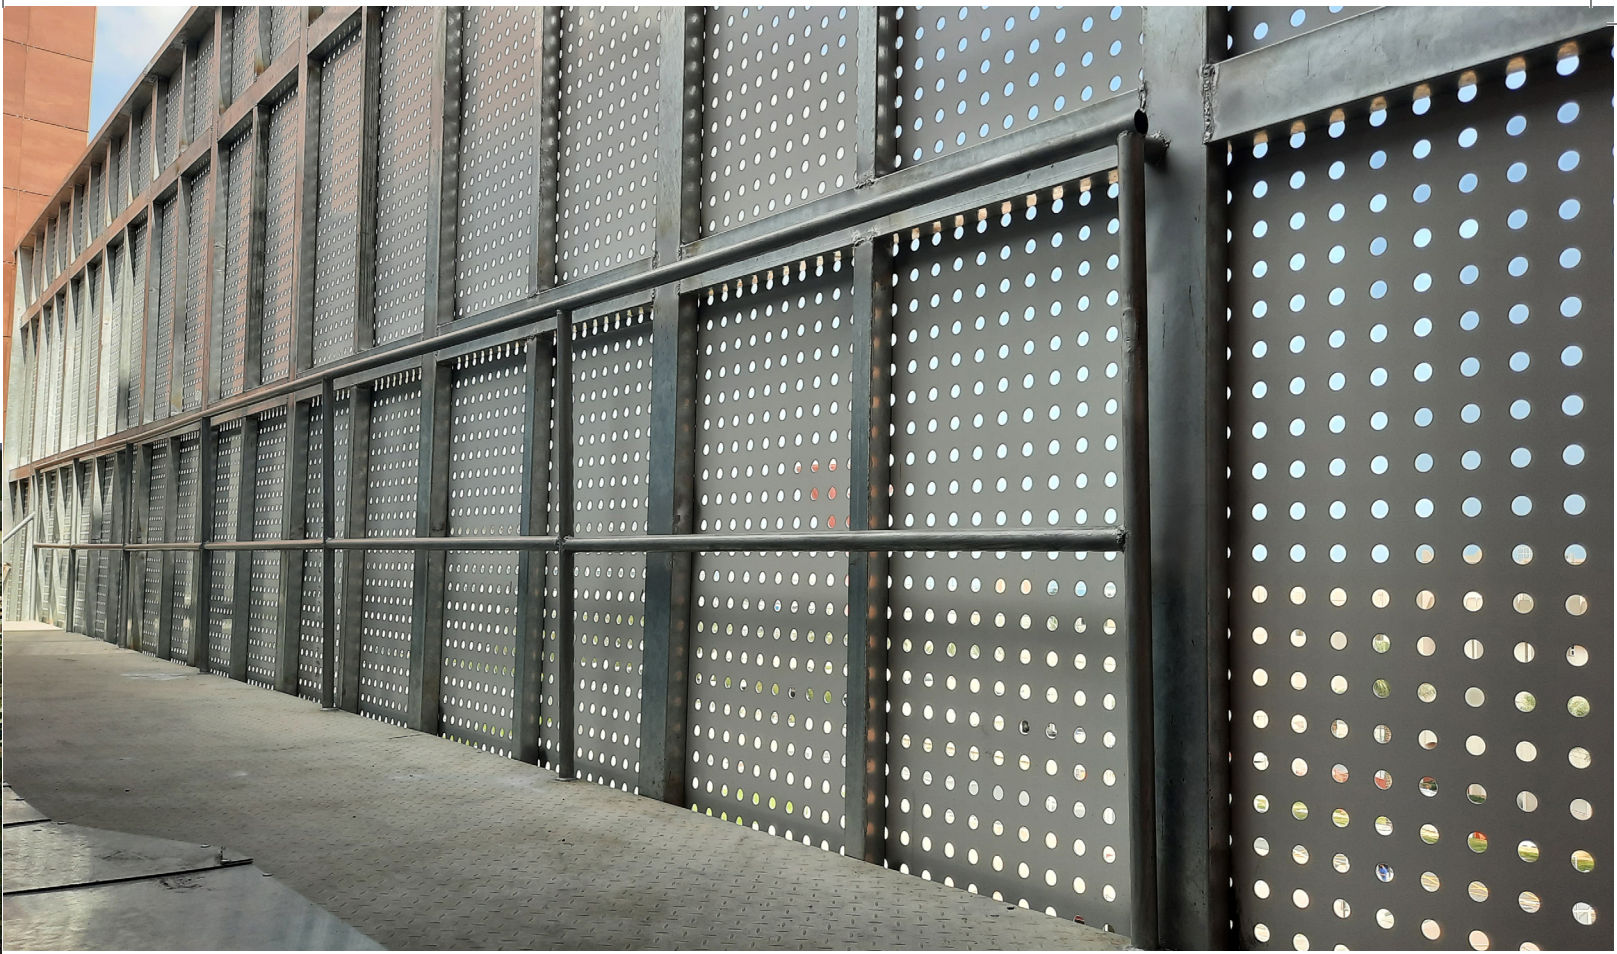

OTHER SERVICES GENERAL MAINTENANCE

Started with management experience over 15 years, providing contracting & maintenance services and 24 hour on-call assistance to mid size refurbishments. We execute and rectify all type of construction and industrial requirement of general maintenance like flooring, painting, concrete, gypsum, electrical, plumping and much more. Our experts will attend any of these requests in an hour and complete the requirement at the least time possible.